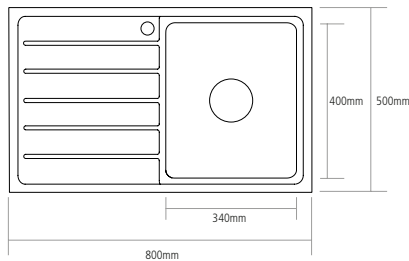

### FEATURES

- 0.8mm satin stainless steel
- Left or right handed drainer
- 1 Punched tap hole
- 90mm waste outlet for a basket strainer waste
- Suitable for a waste disposer
- Waste and overflow included

### ACCESSORY OPTIONS

Roweca anthracite chopping board  
VACB

Chrome sink grid  
CGRID6

Basket strainer waste decorative cover  
CWC2

### DIMENSIONS

MAIN BOWL DEPTH: 200MM

MIN. BASE UNIT: 500MM

CUT-OUT SIZE: 780 x 480MM