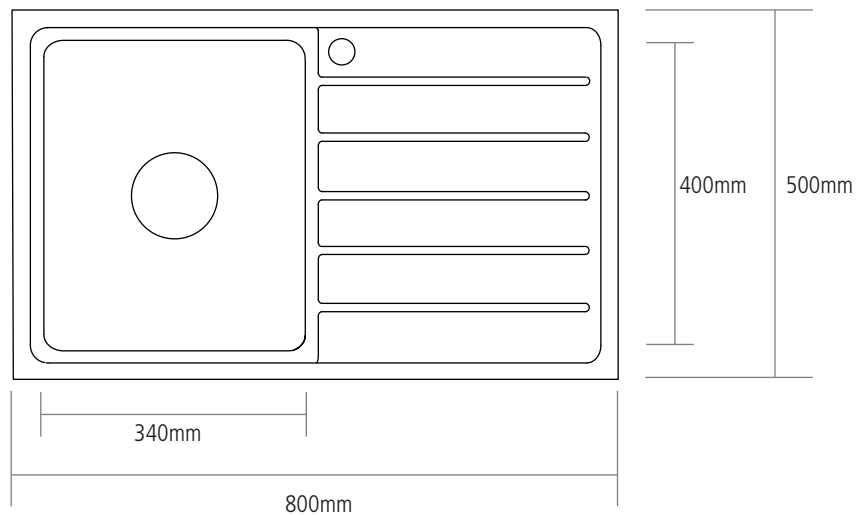

DIMENSIONS

MAIN BOWL DEPTH: 200MM

MIN. BASE UNIT: 500MM

CUT-OUT SIZE: 780 x 480MM
