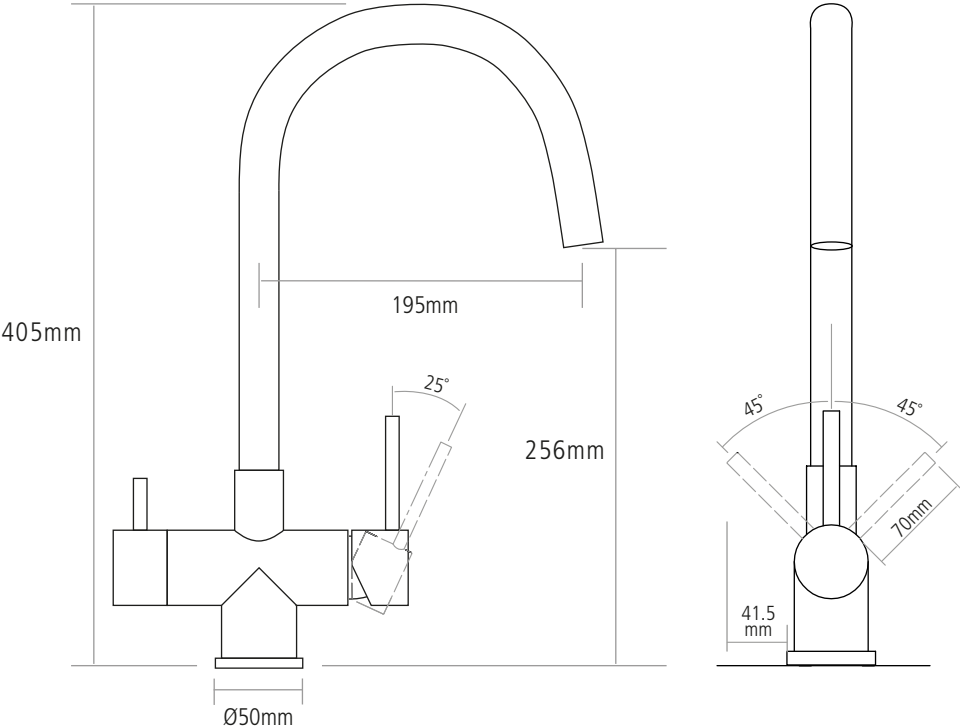

DIMENSIONS

Worktop cut-out 35mm required