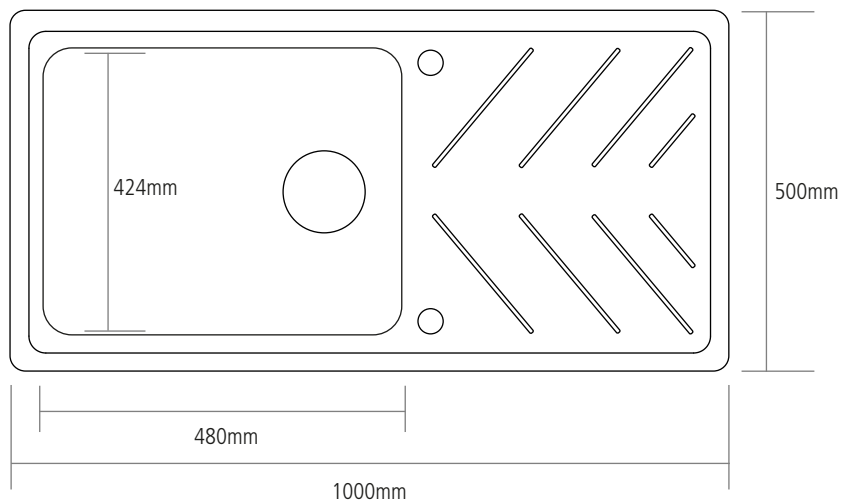

# DIMENSIONS

---

**BOWL DEPTH: 200MM**

**MIN. BASE UNIT: 600MM**

**CUT-OUT SIZE: 980 x 480MM**

---