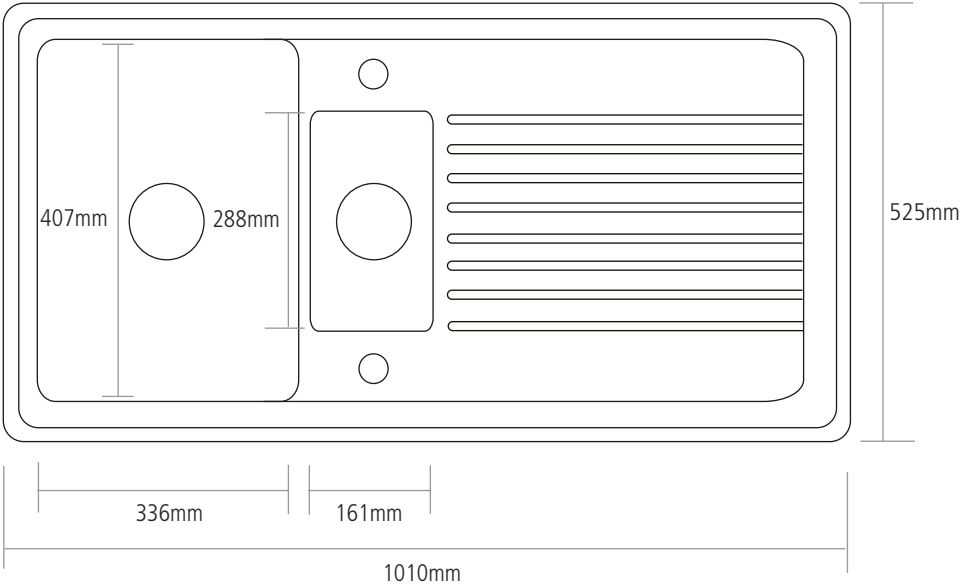

# DIMENSIONS

- MAIN BOWL DEPTH:** 180MM
- SMALL BOWL DEPTH:** 110MM
- OVERALL SINK DEPTH:** 223MM
- MIN. BASE UNIT:** 600MM
- CUT-OUT SIZE:** 980 x 495MM

NOTE: All sink dimensions may vary by plus-or-minus 2%