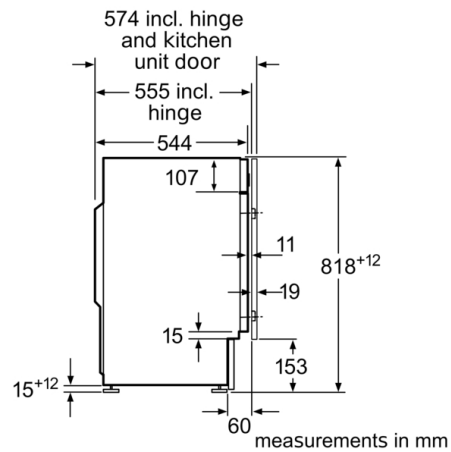

Construction type: Built-in

Height of removable worktop: -2 mm

Dimensions of the product: 818 x 596 x 544 mm

Net weight: 76.0 kg

Connection rating: 2300 W

Fuse protection: 10 A

Voltage: 220-240 V

Frequency: 50 Hz

Technical Information

- adjustable base height: 15 cm
- adjustable base depth: 6.5 cm
- Height adjustment with cardanDrive

¹ Scale of Energy Efficiency Classes from A to G

² Energy consumption in kWh per 100 cycles (in programme Eco 40-60)

**Series 6, Built-in washing machine, 8 kg,
1400 rpm
WIW28302GB**

measurements in mm

Z detail

measurements in mm

measurements in mm

measurements in mm