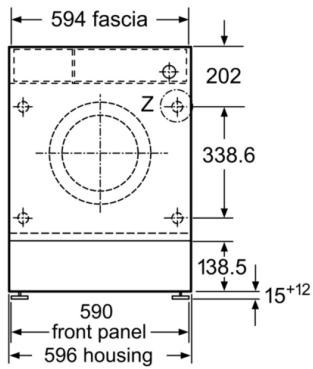

Construction type: Built-in

Height of removable worktop: -2 mm

Dimensions of the product: 818 x 596 x 544 mm

Net weight: 76.0 kg

Connection rating: 2300 W

Fuse protection: 10 A

Voltage: 220-240 V

Frequency: 50 Hz

Technical Information

- adjustable base height: 15 cm
- adjustable base depth: 6.5 cm
- Height adjustment with cardanDrive

¹ Scale of Energy Efficiency Classes from A to G

² Energy consumption in kWh per 100 cycles (in programme Eco 40-60)

**Series 6, Built-in washing machine, 8 kg,
1400 rpm
WIW28302GB**

measurements in mm

Z detail

measurements in mm

measurements in mm

measurements in mm