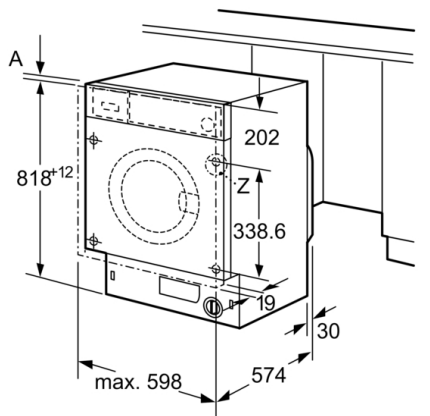

Construction type: Built-in

Height of removable worktop: -2 mm

Dimensions of the product: 818 x 596 x 544 mm

Net weight: 76.0 kg

Connection rating: 2300 W

Fuse protection: 10 A

Voltage: 220-240 V

Frequency: 50 Hz

**Series 6, Built-in washing machine, 8 kg,
1400 rpm
WIW28302GB**

measurements in mm

Z detail

measurements in mm

measurements in mm

measurements in mm