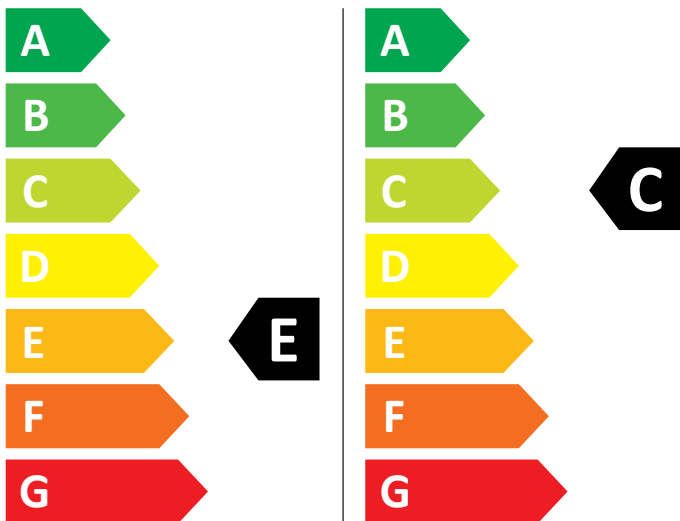

ENERG

Siemens

WN34A1U8GB

313 kWh / 100

63 kWh / 100

5,0 kg

8,0 kg

70 L