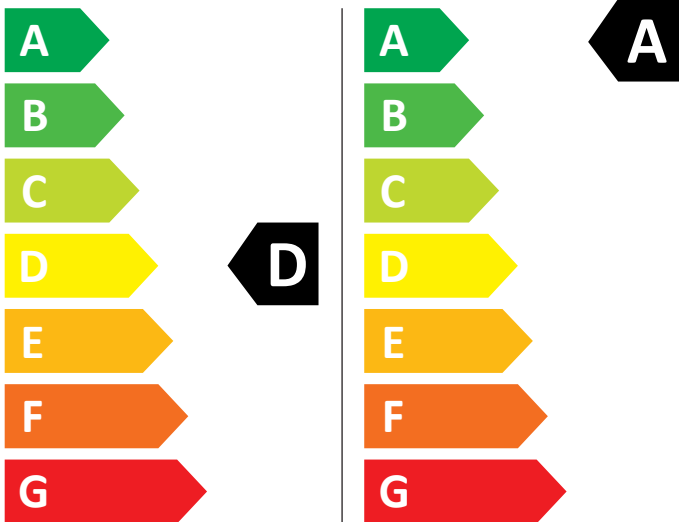

ENERG

Bosch

WNC25410GB

305 kWh / 100

52 kWh / 100

6,0 kg

10,5 kg

75 L