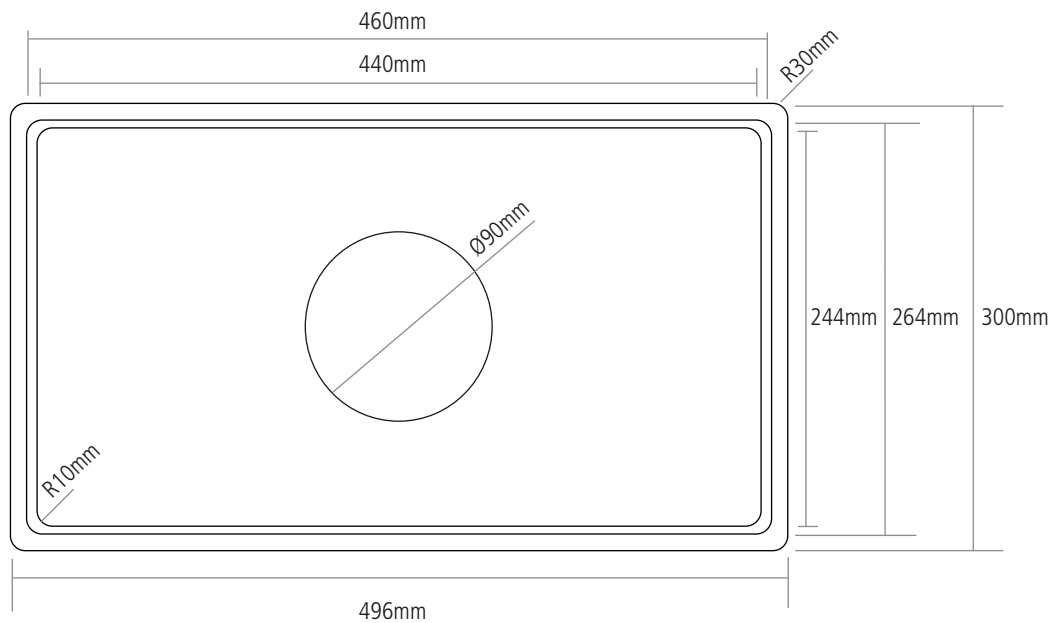

# DIMENSIONS

**SINK DEPTH:** 191MM

**OVERALL SINK DEPTH:** 203MM

**MIN. BASE UNIT:** 500MM

**INSET CUT-OUT SIZE:** 484 x 288MM